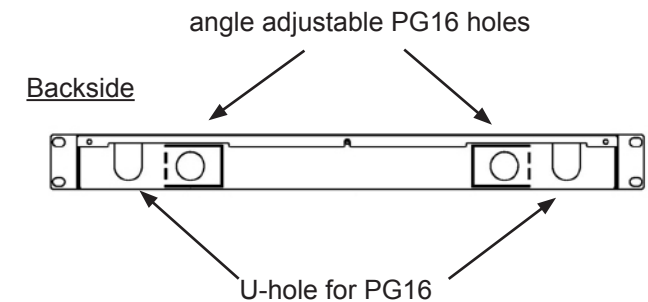

Pre-Assembled Splice Boxes - LC Pigtails to LC-Duplex Adapters,
completely assembled, splice box 19" 1U, RAL7035

Completely assembled, slideless unit splice box 19" 1U, RAL7035

Art.-Nr.	Pigtail	Metal Adapter
62,5/125µ OM1		
B70912.12	12 x LC coloured	6 x LC duplex
B70912.24	24 x LC coloured	12 x LC duplex
B70912.48	48 x LC coloured	24 x LC duplex
B70912.48	48 x LC coloured	24 x LC duplex shifted
50/125µ OM2		
B70902.12	12 x LC coloured	6 x LC duplex
B70902.24	24 x LC coloured	12 x LC duplex
B70902.48	48 x LC coloured	24 x LC duplex
B70902V.48	48 x LC coloured	24 x LC duplex shifted
50/125µ OM3		
B70902.12OM3	12 x LC coloured	6 x LC duplex
B70902.24OM3	24 x LC coloured	12 x LC duplex
B70902.48OM3	48 x LC coloured	24 x LC duplex
B70902V.48OM3	48 x LC coloured	24 x LC duplex shifted
50/125µ OM4		
B70902.12OM4	12 x LC coloured	6 x LC duplex
B70902.24OM4	24 x LC coloured	12 x LC duplex
B70902.48OM4	48 x LC coloured	24 x LC duplex
B70902V.48OM4	48 x LC coloured	24 x LC duplex shifted
9/125µ OS2		
B70922.12	12 x LC/UPC coloured	6 x LC duplex
B70922.24	24 x LC/UPC coloured	12 x LC duplex
B70922.48	48 x LC/UPC coloured	24 x LC duplex
B70922V.48	48 x LC/UPC coloured	24 x LC duplex shifted