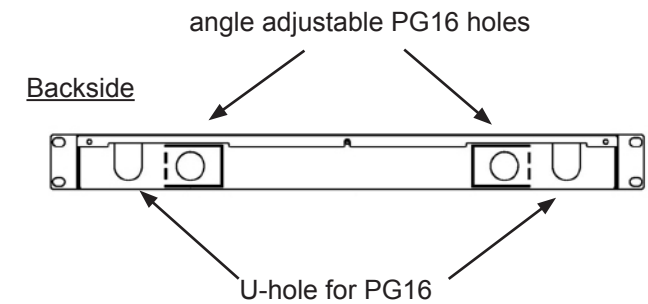

Pre-Assembled Splice Boxes - SC Pigtails to SC-Duplex Adapter

completely assembled, splice box 19" 1U, RAL7035

Completely assembled, slideless unit splice box 19" 1U, RAL7035

Art.-Nr.	Pigtail	Adapter
62,5/125μ OM1		
B70213.12	12 x SC coloured	6 x SC duplex beige
B70213.24	24 x SC coloured	12 x SC duplex beige
B70213.48	48 x SC coloured	24 x SC duplex beige
50/125μ OM2		
B70203.12	12 x SC coloured	6 x SC duplex beige
B70203.24	24 x SC coloured	12 x SC duplex beige
B70203.48	48 x SC coloured	24 x SC duplex beige
50/125μ OM3		
B70203.12OM3	12 x SC coloured	6 x SC duplex aqua
B70203.24OM3	24 x SC coloured	12 x SC duplex aqua
B70203.48OM3	48 x SC coloured	24 x SC duplex aqua
50/125μ OM4		
B70203.12OM4	12 x SC coloured	6 x SC duplex violet
B70203.24OM4	24 x SC coloured	12 x SC duplex violet
B70203.48OM4	48 x SC coloured	24 x SC duplex violet
9/125μ OS2		
B70223.12	12 x SC coloured	6 x SC duplex blue
B70223.24	24 x SC coloured	12 x SC duplex blue
B70223.48	48 x SC coloured	24 x SC duplex blue

further options

B70203TS.xx	with splice box in black RAL9005
BA70203.xx	with splice box ready to splice

Completely assembled, sliding unit splice box 19" 1U, RAL7035

Art.-Nr.	Pigtail	Adapter
62,5/125μ OM1		
B71213.12	12 x SC coloured	6 x SC duplex beige
B71213.24	24 x SC coloured	12 x SC duplex beige
B71213.48	48 x SC coloured	24 x SC duplex beige
50/125μ OM2		
B71203.12	12 x SC coloured	6 x SC duplex beige
B71203.24	24 x SC coloured	12 x SC duplex beige
B71203.48	48 x SC coloured	24 x SC duplex beige
50/125μ OM3		
B71203.12OM3	12 x SC coloured	6 x SC duplex aqua
B71203.24OM3	24 x SC coloured	12 x SC duplex aqua
B71203.48OM3	48 x SC coloured	24 x SC duplex aqua
50/125μ OM4		
B71203.12OM4	12 x SC coloured	6 x SC duplex violet
B71203.24OM4	24 x SC coloured	12 x SC duplex violet
B71203.48OM4	48 x SC coloured	24 x SC duplex violet
9/125μ OS2		
B71223.12	12 x SC coloured	6 x SC duplex blue
B71223.24	24 x SC coloured	12 x SC duplex blue
B71223.48	48 x SC coloured	24 x SC duplex blue