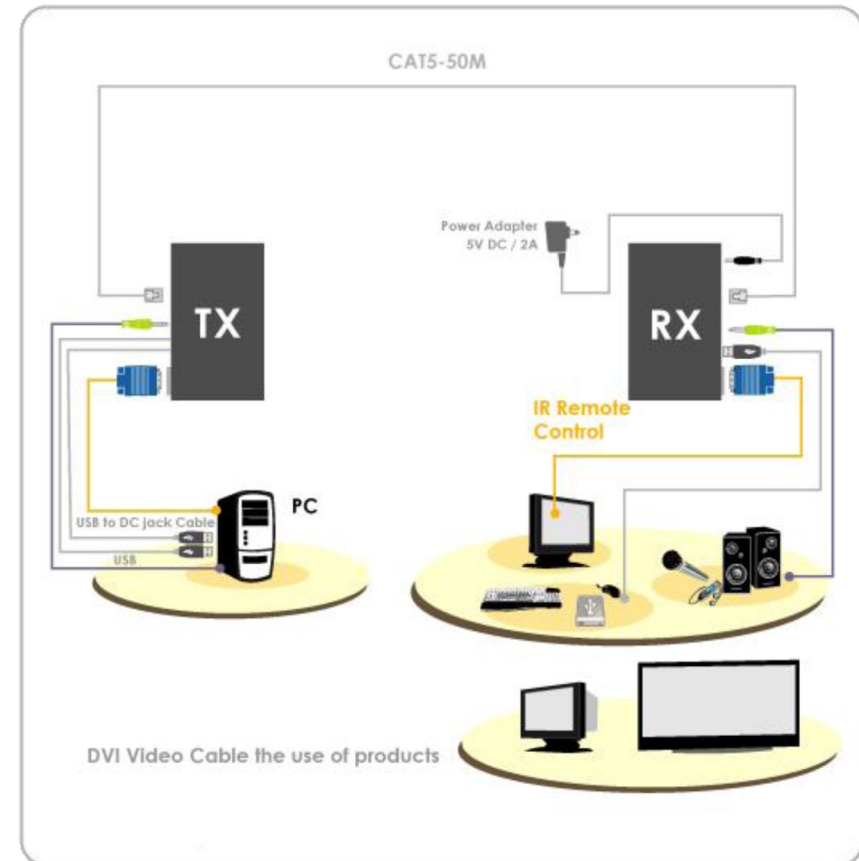

## KVM Extender Set via 2 x Cat.5/6/7 -

Extends the DVI -USB-Audio Console port of a PC / KVM up to 50m

Art.-No.	Type	
<b>EB963</b>	KVM Extender-Set DVI-USB, Transmitter + Receiver	
<b>Connections Transmitter</b>	Computer	Keyboard, Mouse 1 x USB-B Jack
		Video 1 x DVI-D Jack
<b>Connections Receiver</b>	Remote Out	Unit to Unit 2 x RJ45
	IR-Remote	1 x 3.5 mm Jack
	Power	External power supply
	Remote	Keyboard 1 x USB-A Jack
<b>Connections Receiver</b>	Console	Video 1 x DVI-D Jack
		Mouse 1 x USB-A Jack
		Audio (in/out) 2 x 3.5 mm Jack
		USB.2.0 Hub 1 x USB-A Jack
	Digital In	Unit to Unit 2 x RJ45
	Power	External power supply
	<b>DVI-Resolution up to 50 m</b>	1920 x 1200 @60Hz
<b>Dimensions</b>	Metal housing	Transmitter: 131 x 65 x 26 mm
	(L x W x H)	Receiver: 131 x 65 x 26 mm

- KVM Cat.5/6/7 RJ45 Extender up to 50 m
- Connection of an additional USB2.0 device possible
- Operation via remote console
- Included: 1 x cable set, 2 x power supply

DVI Video Cable the use of products