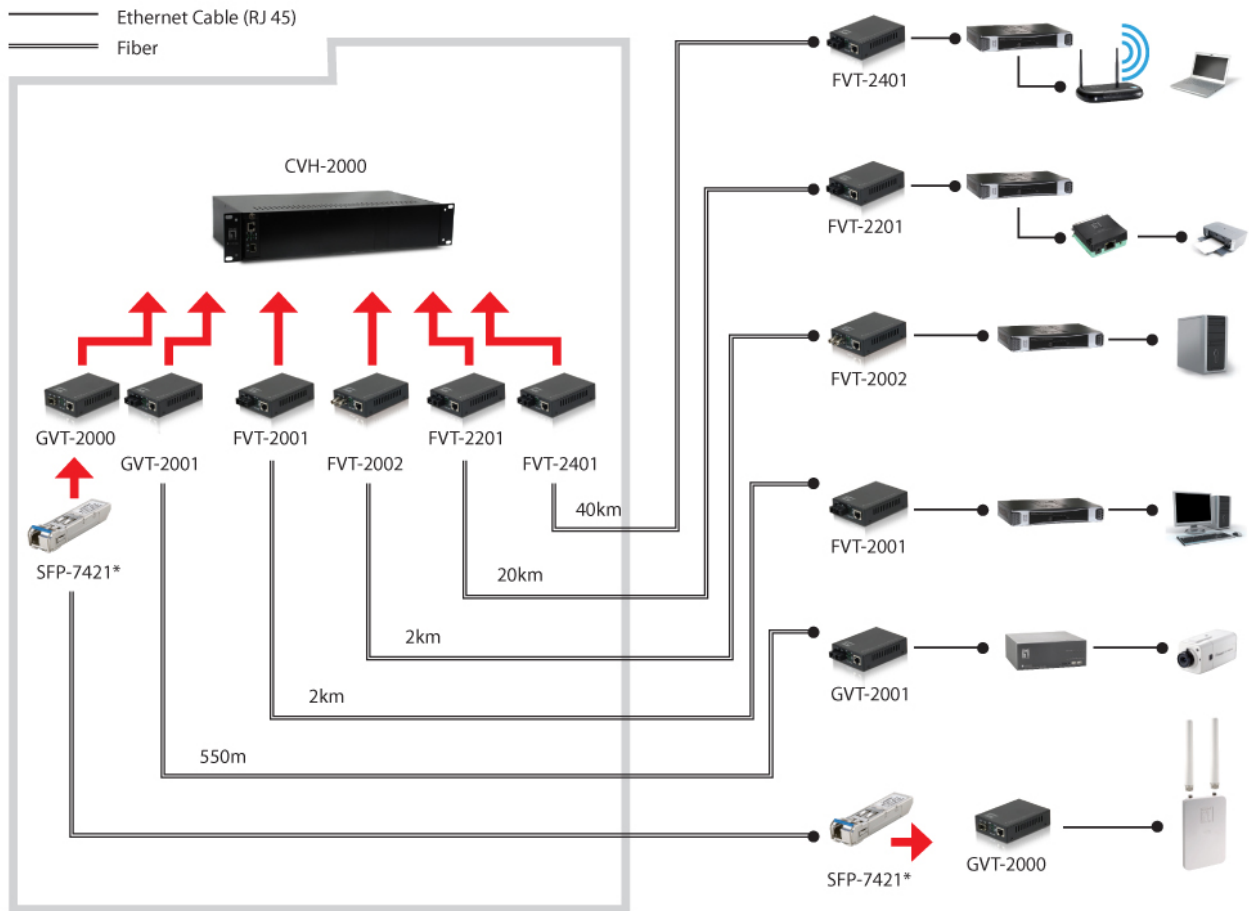

CVH-2000 Version: 1

14-Slot Media Konverter Gehäuse

The LevelOne CVH-2000 media converter chassis is able to host up to 14 media converters. The chassis supports LevelOne FVT-2001/2002/2201/2401 and GVT-2000/2001 Media Converts. All converters are individually secured into the chassis and can be hot-swapped for maximum connection reliability.

The dual power supplies ensure continuous network operation. The Chassis is a standard 19-inch rack-mountable size that easily fits into a server rack.

1. Converter Chassis Slot
2. Power On / Off switch
3. Power Socket

Key-features

- Unterstützt 14 Steckplätze für verschiedene Arten von Medienkonvertern
- Unterstützt 2 redundante Netzteile
- Konvertermodul Hot-Swapping-fähig
- -10°C ~ 55°C Betriebstemperaturbereich

Diagramm

Dimension Diagram

*In above example diagram, converter modules at local and remote ends should be paired for proper connectivity, and the distance mainly depends on cable and transceiver selection accordingly.