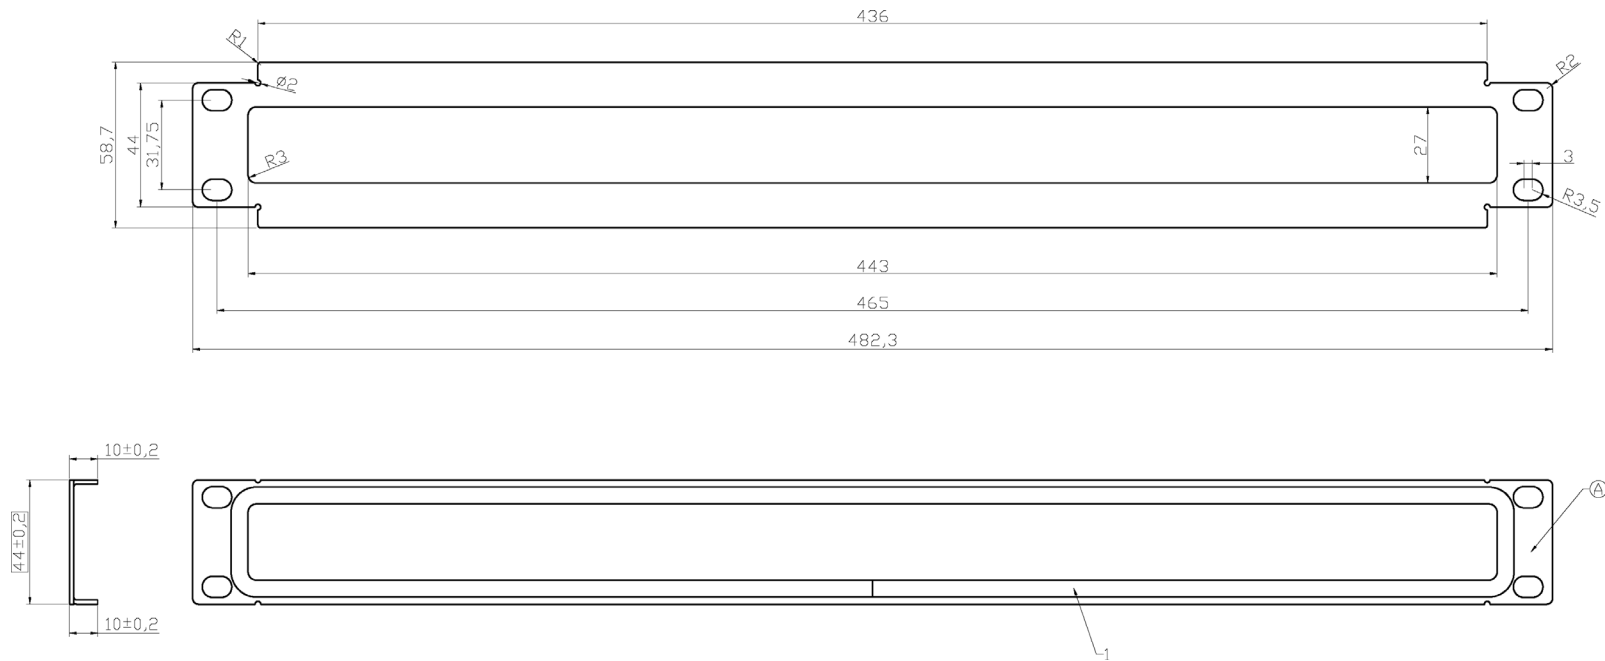

19" 1U Cable Management Panel

RAL7035/RAL9005

Art.-No.	U	Type
699993	1	With edge-protection, RAL7035
699993SW	1	With edge-protection, RAL9005

- Opening 440 x 25 mm
- Material: steel sheet
- Paint finish: RAL7035 light grey / RAL9005 deep black

RoHS
compliant

Created MN	Date 23.02.10	19" Cable Management Panel RAL7035/RAL9005 699993(TS)	File: 699993(TS)_ENG 
Last rev. MN	Date 04.07.13		