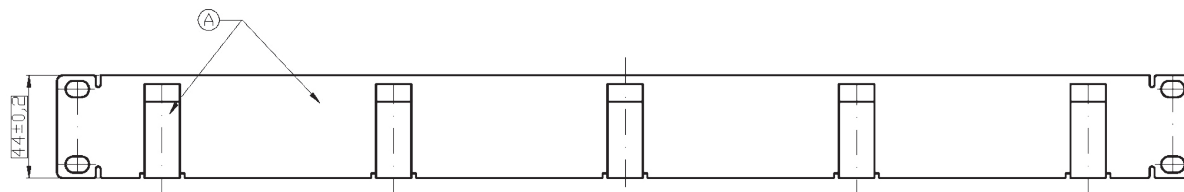

19" 1U Cable Routing Panel, 5 Brackets RAL7035 / RAL9005

699995.1

699995TS.1

- For clearly an orderly cable routing in the 19" level
- Number of brackets: 5
- Bracket length 60 mm
- Material: steel sheet 1.5 mm
- Paint finish: RAL7035 light grey / RAL9005 deep black

RoHS
compliant

Created MN	Date 08.03.12
Last rev. MN	Date 04.07.13

Cable Routing Panel
19" 1U, RAL7035/RAL9005
699995.1 / 699995TS.1

File: 699995(TS).1_ENG