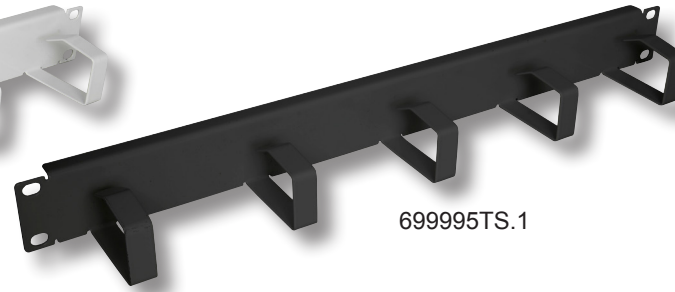

19" 1U Cable Routing Panel, 5 Brackets RAL7035 / RAL9005

699995.1

699995TS.1

- For clearly an orderly cable routing in the 19" level
- Number of brackets: 5
- Bracket length 60 mm
- Material: steel sheet 1.5 mm
- Paint finish: RAL7035 light grey / RAL9005 deep black

RoHS
compliant

Created MN	Date 08.03.12
Last rev. MN	Date 04.07.13

Cable Routing Panel
19" 1U, RAL7035/RAL9005
699995.1 / 699995TS.1

File: 699995(TS).1_ENG