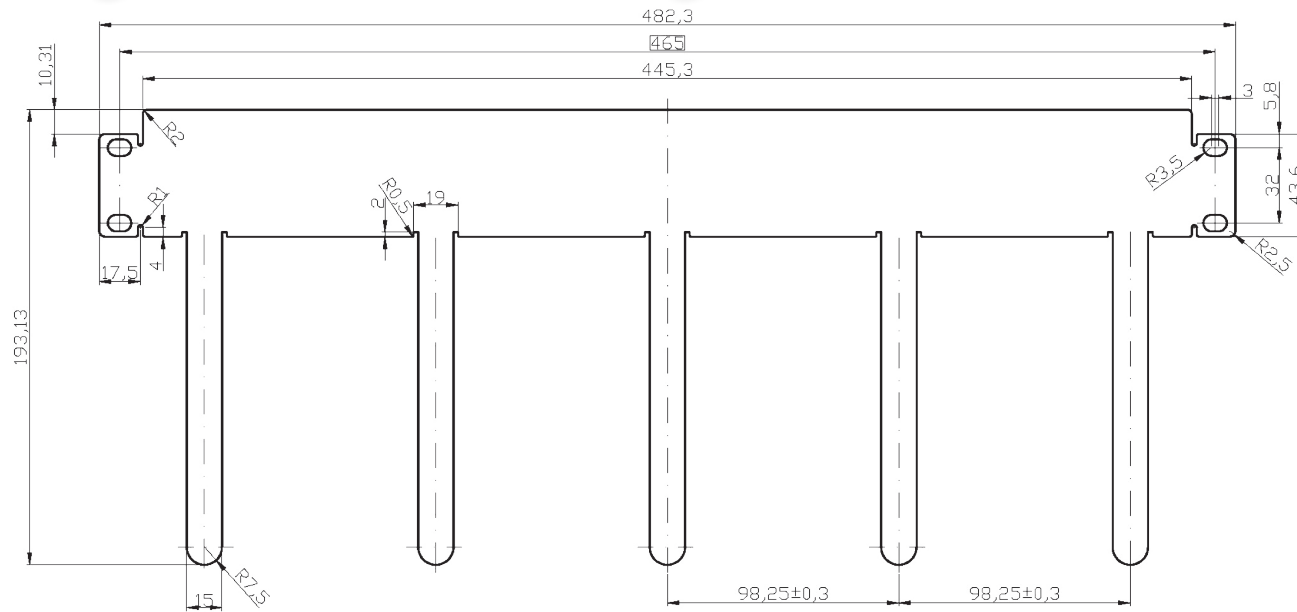

19" 1U Cable Routing Panel, 5 Brackets RAL7035 / RAL9005

699995.1

699995TS.1

- For clearly an orderly cable routing in the 19" level
- Number of brackets: 5
- Bracket length 60 mm
- Material: steel sheet 1.5 mm
- Paint finish: RAL7035 light grey / RAL9005 deep black

RoHS
compliant

Created MN	Date 08.03.12
Last rev. MN	Date 04.07.13

Cable Routing Panel
19" 1U, RAL7035/RAL9005
699995.1 / 699995TS.1

File: 699995(TS).1_ENG