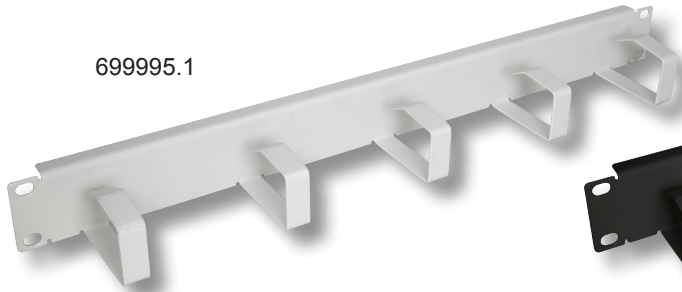

19" 1U Cable Routing Panel, 5 Brackets RAL7035 / RAL9005

699995.1

699995TS.1

- For clearly an orderly cable routing in the 19" level
- Number of brackets: 5
- Bracket length 60 mm
- Material: steel sheet 1.5 mm
- Paint finish: RAL7035 light grey / RAL9005 deep black

RoHS
compliant

Created MN	Date 08.03.12
Last rev. MN	Date 04.07.13

Cable Routing Panel
19" 1U, RAL7035/RAL9005
699995.1 / 699995TS.1

File: 699995(TS).1_ENG