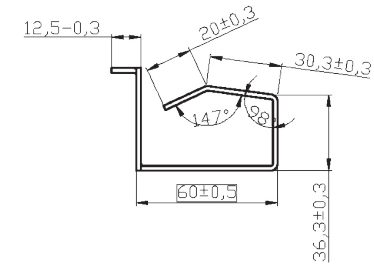

19" 1U Cable Routing Panel, 5 Brackets RAL7035 / RAL9005

699995.1

699995TS.1

- For clearly an orderly cable routing in the 19" level
- Number of brackets: 5
- Bracket length 60 mm
- Material: steel sheet 1.5 mm
- Paint finish: RAL7035 light grey / RAL9005 deep black

RoHS
compliant

Created MN	Date 08.03.12
Last rev. MN	Date 04.07.13

Cable Routing Panel
19" 1U, RAL7035/RAL9005
699995.1 / 699995TS.1

File: 699995(TS).1_ENG