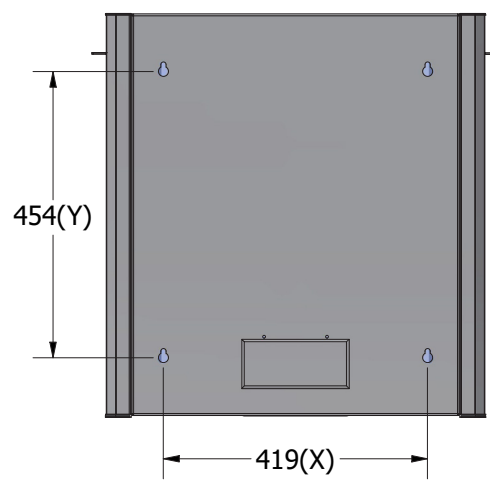

Front View

Side View

Top View

Rear View

Bottom View

Front Isometric View

DIMENSIONS					
SIZE	W	D	H	X	Y
691912TS.80 / 691912GR.80	600mm	800mm	634mm	419mm	454mm
691916TS.80 / 691916GR.80	600mm	800mm	812mm	419mm	632mm
691920TS.80 / 691920GR.80	600mm	800mm	990mm	419mm	810mm
691922TS.80 / 691922GR.80	600mm	800mm	1078mm	419mm	898mm
691926TS.80 / 691926GR.80	600mm	800mm	1256mm	419mm	1076mm