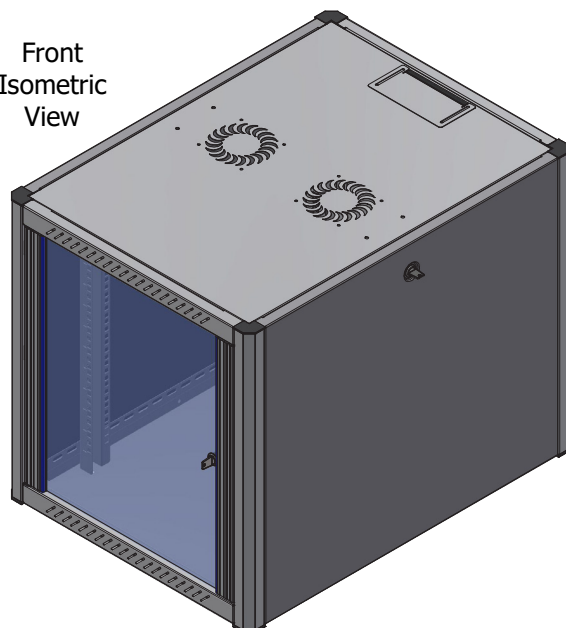

Front View

Side View

Top View

Rear View

Bottom View

Front Isometric View

DIMENSIONS					
SIZE	W	D	H	X	Y
691912TS.80 / 691912GR.80	600mm	800mm	634mm	419mm	454mm
691916TS.80 / 691916GR.80	600mm	800mm	812mm	419mm	632mm
691920TS.80 / 691920GR.80	600mm	800mm	990mm	419mm	810mm
691922TS.80 / 691922GR.80	600mm	800mm	1078mm	419mm	898mm
691926TS.80 / 691926GR.80	600mm	800mm	1256mm	419mm	1076mm