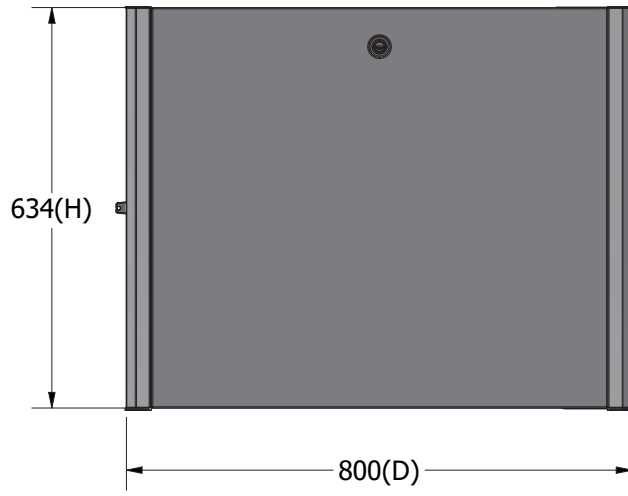

Front View

Side View

Top View

Rear View

Bottom View

Front Isometric View

DIMENSIONS					
SIZE	W	D	H	X	Y
691912TS.80 / 691912GR.80	600mm	800mm	634mm	419mm	454mm
691916TS.80 / 691916GR.80	600mm	800mm	812mm	419mm	632mm
691920TS.80 / 691920GR.80	600mm	800mm	990mm	419mm	810mm
691922TS.80 / 691922GR.80	600mm	800mm	1078mm	419mm	898mm
691926TS.80 / 691926GR.80	600mm	800mm	1256mm	419mm	1076mm