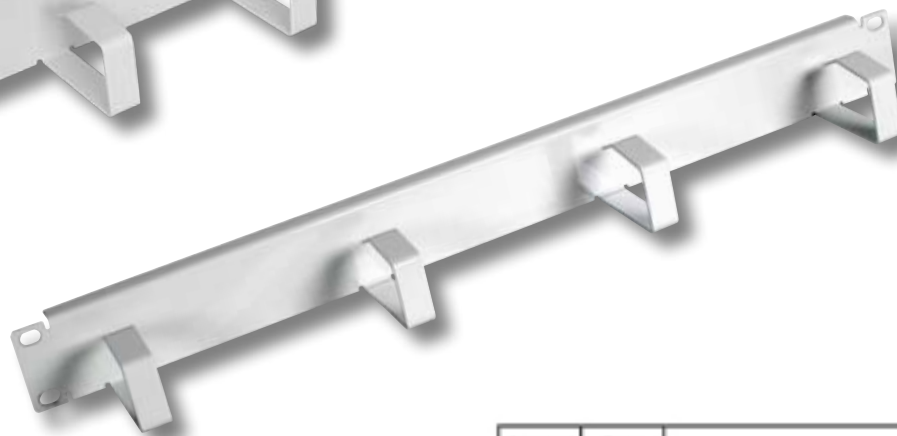

19" Cable Routing Panel, grey

- For orderly and clearly cable routing in the 19" level
- Paint finish: RAL7035 light grey

699998

699992

699995.1

699995.1

Art.-No.	U	Number of Brackets	Bracket Material
699995	1	4	Steel sheet
699995.1	1	5	Steel sheet
699992	1	5	Plastic
699998	2	5	Steel sheet

RoHS
compliant

Created MN	Date 04.04.10
Last rev. MN	Date 04.04.10

19" Cable Routing Panel
grey
69999x.x

File: 69999x.x_ENG