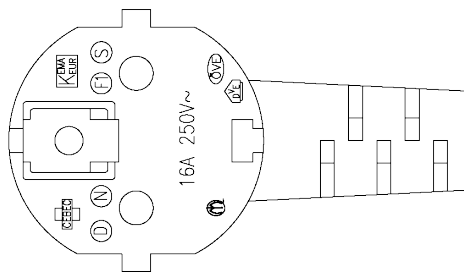

Power Cord Schuko CEE 7/7 - Open End with Wire End Sleeves, length 1.8 m

MARKING:

H05VV-F 3G 0.75mm² ⓓ Ⓢ Ⓝ ⓕ ⓄⓋⓔ KEMA-KEUR Ⓢ IEMMEQU <VDE> Ⓢ
 N20050 G TSA-3 3G 0.75mm²

P1:         

| | |
|----|-------------------------------------|
| P1 | cable end, 25 mm stripped |
| L | wire end sleeve / brown wire |
| N | wire end sleeve / blue wire |
| E | wire end sleeve / green/yellow wire |

| No. | Specification | Qty |
|-----|--|-------|
| 3 | H05VV-F 3x0.75 mm ² , black, \varnothing 6.8 mm | 1.8 m |
| 2 | Wire end sleeve, contact L=6 mm \varnothing 1.7 mm, yellow insulator, total length 12.3 mm | 3 |
| 1 | Schuko plug CEE7/7, PVC moulded, black | 1 |

| | |
|--------------|---------------|
| Created MN | Date 24.09.12 |
| Last rev. MN | Date 24.09.12 |

Power Cord Schuko - Open End
1.8 m, with wire end sleeves
EK504AE.1,8

RoHS compliant