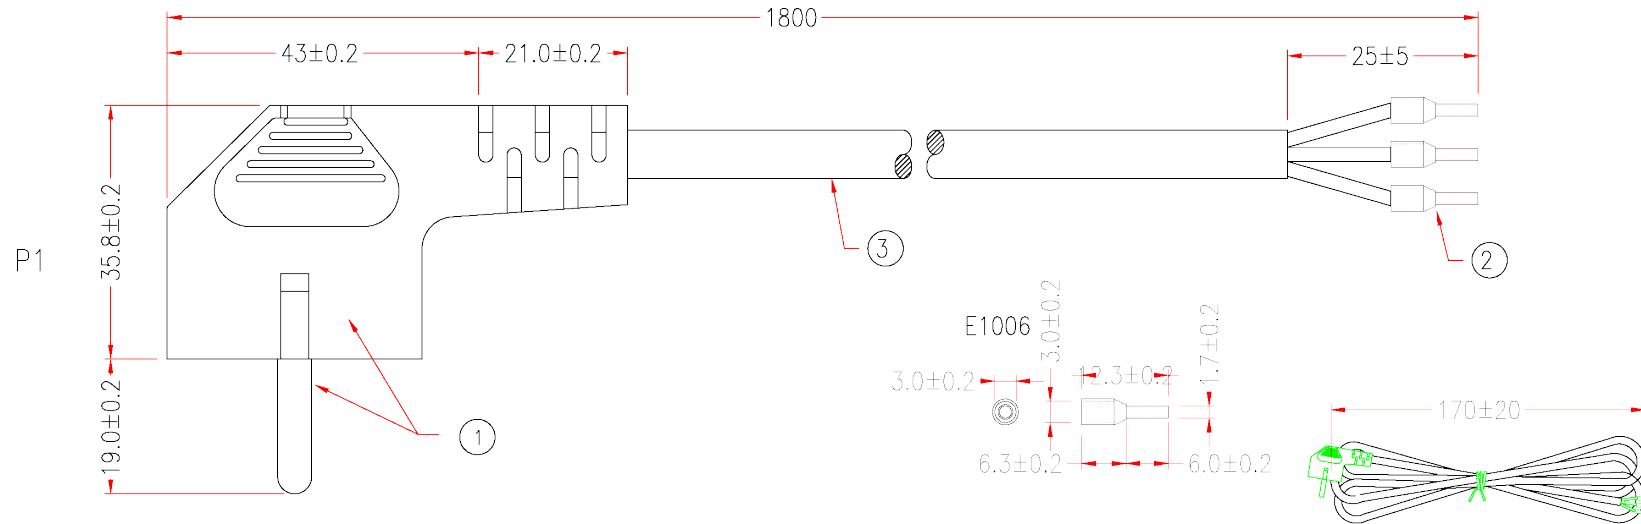

Power Cord Schuko CEE 7/7 - Open End with Wire End Sleeves, length 1.8 m

MARKING:

H05VV-F 3G 0.75mm² ⓓ Ⓢ Ⓝ ⓕ ⓄⓋⓔ KEMA-KEUR Ⓢ IEMMEQU <VDE> Ⓢ
 N20050 G TSA-3 3G 0.75mm²

P1:         

| | |
|----|-------------------------------------|
| P1 | cable end, 25 mm stripped |
| L | wire end sleeve / brown wire |
| N | wire end sleeve / blue wire |
| E | wire end sleeve / green/yellow wire |

| No. | Specification | Qty |
|-----|--|-------|
| 3 | H05VV-F 3x0.75 mm ² , black, \varnothing 6.8 mm | 1.8 m |
| 2 | Wire end sleeve, contact L=6 mm \varnothing 1.7 mm, yellow insulator, total length 12.3 mm | 3 |
| 1 | Schuko plug CEE7/7, PVC moulded, black | 1 |

| | |
|--------------|---------------|
| Created MN | Date 24.09.12 |
| Last rev. MN | Date 24.09.12 |

Power Cord Schuko - Open End
1.8 m, with wire end sleeves
EK504AE.1,8

RoHS compliant