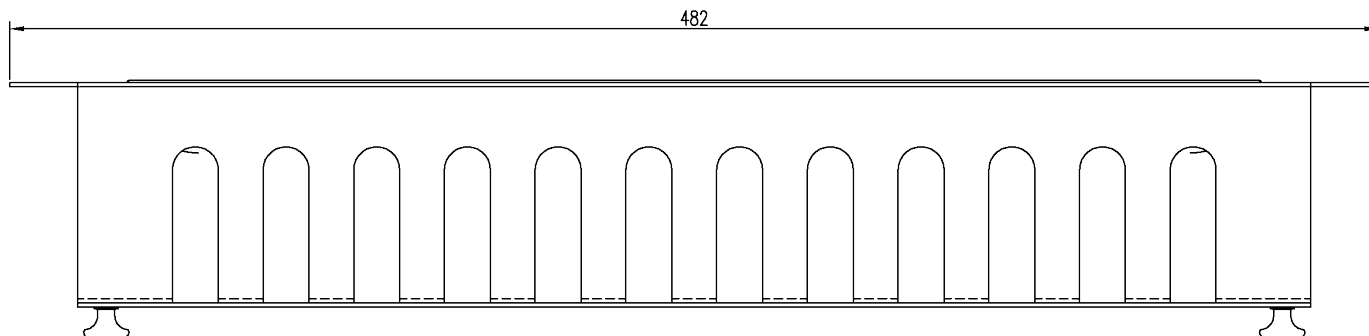

## 19" Cable Routing Panel 2U

Picture shows 699999TS.2

### Specifications:

- With front-sided cover
- For orderly and clearly cabel routing in the 19" level
- Paint finish: RAL7035 light grey / RAL9005 deep black

Art.-No.	Description	Colour
699999.2	Cable routing panel 19" 2U	RAL7035 (light grey)
699999TS.2	Cable routing panel 19" 2U	RAL9005 (deep black)