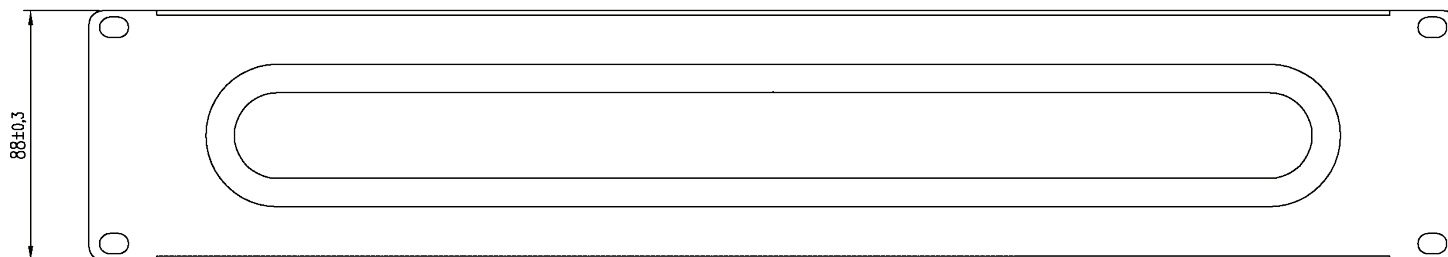

## 19" Cable Routing Panel 2U

Picture shows 699999TS.2

### Specifications:

- With front-sided cover
- For orderly and clearly cabel routing in the 19" level
- Paint finish: RAL7035 light grey / RAL9005 deep black

Art.-No.	Description	Colour
699999.2	Cable routing panel 19" 2U	RAL7035 (light grey)
699999TS.2	Cable routing panel 19" 2U	RAL9005 (deep black)

RoHS  
compliant

Created MN	Date 18.03.10	<b>19" 2U Cable Routing Panel</b> <b>RAL7035/RAL9005</b> <b>699999.2 /699999TS.2</b>	File:699999(TS).2_ENG
Last rev. MN	Date 07.05.13		