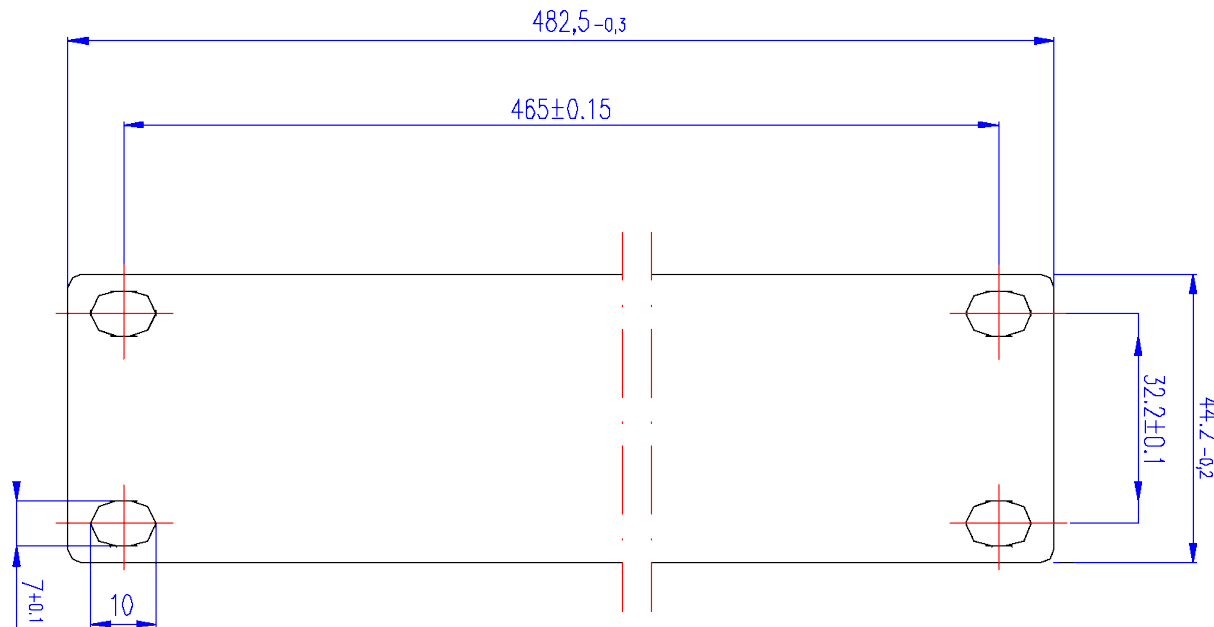

Blind Panel 19" 1U .. 9U for screw-mounting

Art.-No.	U	Weight	Colour
691265	1	0.25 kg	RAL7035, light grey
691266	2	0.50 kg	RAL7035, light grey
691267	3	0.6 kg	RAL7035, light grey
691268	6	1.0 kg	RAL7035, light grey
691269	9	1.6 kg	RAL7035, light grey

Art.-No.	U	Weight	Colour
691265TS	1	0.25 kg	RAL9005, deep black
691266TS	2	0.50 kg	RAL9005, deep black
691267TS	3	0.6 kg	RAL9005, deep black
691268TS	6	1.0 kg	RAL9005, deep black
691269TS	9	1.6 kg	RAL9005, deep black

- For covering free areas in the 19" level
- High stability
- Material steel sheet 1.5 mm
- Paint finish: RAL7035 light grey / RAL9005 deep black

drawing shows dimensions of blind panel 19" 1U

RoHS
compliant

Created MN	Date 07.05.13
Last rev. MN	Date 25.06.14

**Blind Panel 19" 1U .. 9U
for screw mounting
69126x / 69126xTS**